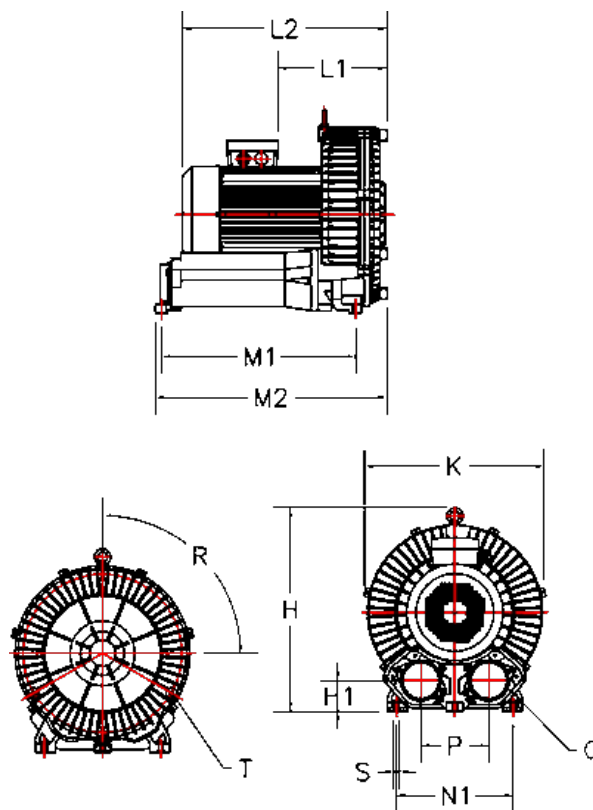

Data Sheet

Article number: 2761082975021

Description: KLEEblower KB829 7,5/8,6 kW
3x230/400V 50/60Hz Single stage with Klixon/built in bimetal switch

Measures

H = 512	N1 = 375
H1 = 96	Noise level dB 50/60Hz = 74/79
K = 464	P = 145
L1 = 248.5	Q = 2-PF 2 1/2" (NPT 2 1/2")
L2 = 495	R (degrees) = 3x120
M1 = 280	S = 4 x Ø15
M2 = 490	T = 3 - M12X1,75 - 20 dyb
N = 430	